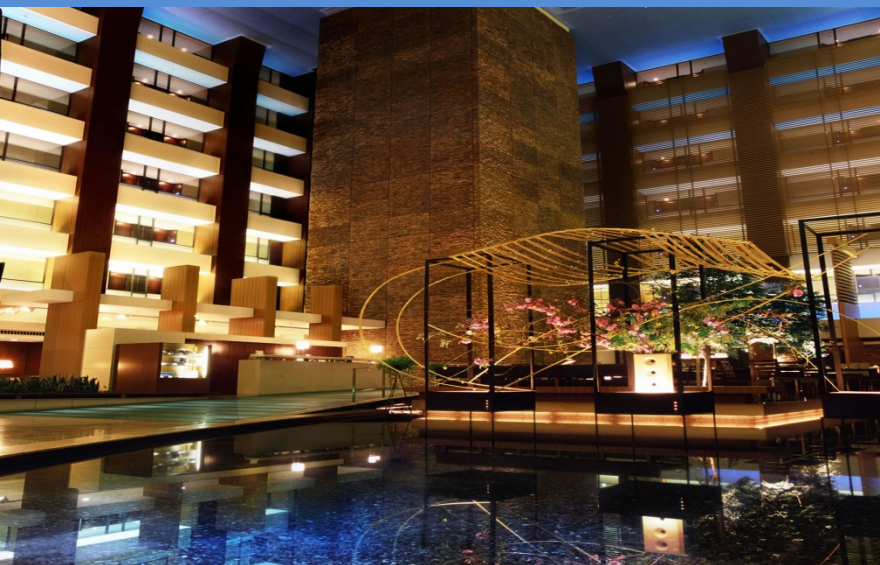

Summer Promotion

Jun 1st, 2018 – Sep 14th, 2018 (Booked by, Jul 31st)

Price Discount!!

The Strings by InterContinental Tokyo

Shinagawa, Tokyo

Hotel Information			
Rooms	206		
Check-In	15:00	Check-Out	12:00
Restaurant	Chinese Restaurant "CHINA SHADOW" Dining & BAR "THE DINING ROOM"		
Room Service	○	Public Bath	×
Access	Approx. 1 min walk from Shinagawa Sta. (JR Yamanote Line) The Strings by InterContinental Tokyo is enviably located in Shinagawa, one of the city's leading business districts.		
Airport Shuttle	○	Internet	○ Free

Deluxe Twin

Room Type	Room Size	Allotment	Capacity	Room Charge
Deluxe Twin	32m ²	5 Room / each day	1-3 PAX	Please refer to GENESIS (or Web Tariff)
Deluxe Double	32m ²	5 Room / each day	1-2 PAX	
Premier Corner Twin	40m ²	2 Room / each day	1-3 PAX	
Premiere Double	35.5m ²	2 Room / each day	1-2 PAX	